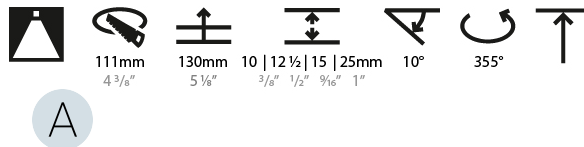

ELECTRICAL

Lamp Type: LED (Zhaga Standard)
Input Wattage (W): 15.5
Total Output Wattage (W): 14.5
Dimming: Tri-Mode (Non-Dimming and Phase Dimming (120Vac only) and 0-10V Dimming)
Driver Included: No
Driver Location: Recessed Housing
Driver Type: Constant Current - Universal
Driver Class: Class 2
Housing: See components
Input Voltage (V): 120 - 277
Constant Current (MA): 500

LED

Number of LEDs: 1
Color Temperature (°K): 2700 / 3000 / 3500 / 4000
Max. Delivered Lumen (lm): 940 / 980 / 1029 / 1050
Nominal Lumen (lm): 1386 / 1438 / 1511 / 1542
CRI: >90 CRI
Efficiency (%): 87.9 / 88.4 / 87.9
Lamp Life (hrs): 50000
Upon Request: RGB-W Tunable White Special Color Temperature Special LED

OPTICAL

Reflector: 20 / 40 / 60
Adjustability: Rotational 355°; Tilt 10°
Upon Request: Special Beam Angles

RATINGS AND CERTIFICATIONS

Zaneen Group Inc. © 2024, T 1800-388-3382, F 416-247-9319, www.zaneen.com
Certified By: Certified for North American Standards
Available for International specifications by adding "INT" at the end of the existing Model #. For assistance on 'custom' specifications, contact zteam@zaneen.com.
IP Rating: IP20
If a conflict occurs to supply the best product, we reserve the right to change specifications or materials without notice. The most recent specification sheets are found at zaneen.com