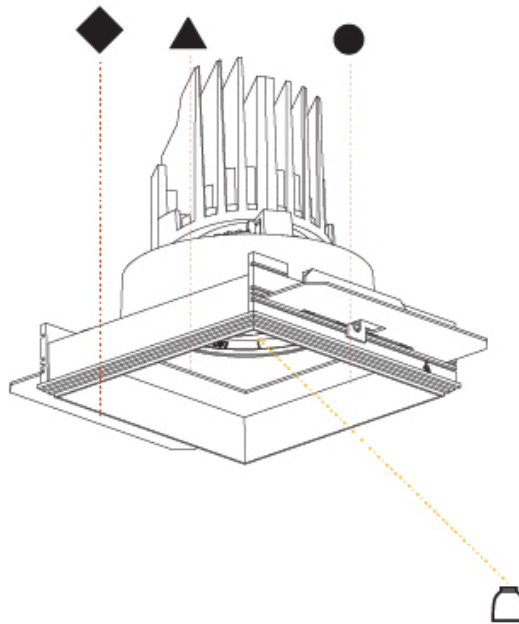

BIONIQ SQUARE ADJUSTABLE COMFORT TRIMLESS

A35212-

PROJECT

TYPE

SPECIFIER

QUANTITY

DATE

A