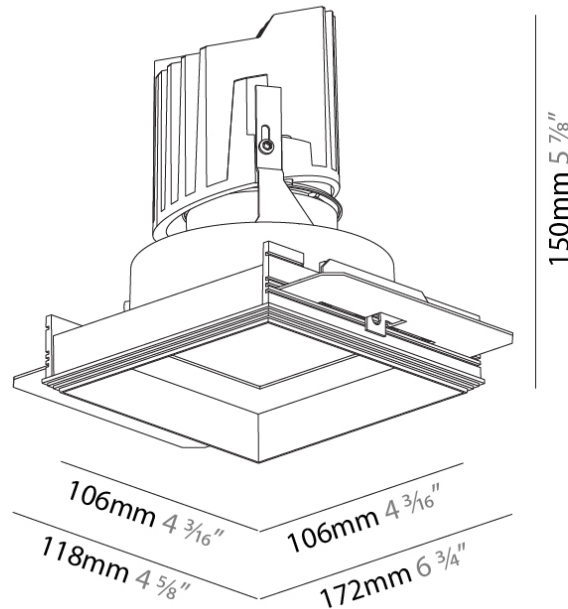

PHYSICAL

Shape: Square
Length (mm): 106
Length (in): 4 ³/₁₆
Width (mm): 106
Width (in): 4 ³/₁₆
Height (mm): 150
Height (in): 5 ⁷/₈
Ceiling Thickness (mm): 10 / 12.5 / 15 / 25
Ceiling Thickness (in): 3/8 or 1/2 or 9/16 or 1
Min. Recessing Depth (mm): 170
Min. Recessing Depth (in): 6 ¹¹/₁₆
Light Distribution: Downlight
Weight (kg): 0.717
Weight (lbs): 1.58
Fixture Finish: SSR / BKV / CWI / CRY / HAB / LAG / UFT / ITA / RUA / RUR / MIC / FTG / MYG / TWT / LOD / PUS / FRO / FUP / KIA / POP / BLS / SPG / MEY / GOH / GUM / CHC / COM / ABZ / JAG / OBR / MOS / ROR
Fixture Material: Aluminum Die Cast
Cut-out Measurements: 120mm / 4 3/4" x 120mm / 4 3/4"
Upon Request: Unique Ceiling Thickness

ELECTRICAL

Lamp Type: LED (Zhaga Standard)
Input Wattage (W): 15.5
Total Output Wattage (W): 14.5
Dimming: Tri-Mode (Non-Dimming and Phase Dimming (120Vac only) and 0-10V Dimming)
Driver Included: No
Driver Location: Recessed Housing
Driver Type: Constant Current - Universal
Driver Class: Class 2
Housing: See components
Input Voltage (V): 120 - 277
Constant Current (MA): 500

LED

Number of LEDs: 1
Color Temperature (°K): 2700 / 3000 / 3500 / 4000
Max. Delivered Lumen (lm): 940 / 980 / 1029 / 1050
Nominal Lumen (lm): 1386 / 1438 / 1511 / 1542
CRI: >90 CRI
Efficiency (%): 87.9 / 88.4 / 87.9
Lamp Life (hrs): 50000
Upon Request: RGB-W Tunable White Special Color Temperature Special LED

OPTICAL

Reflector: 20 / 40 / 60
Upon Request: Special Beam Angles

RATINGS AND CERTIFICATIONS