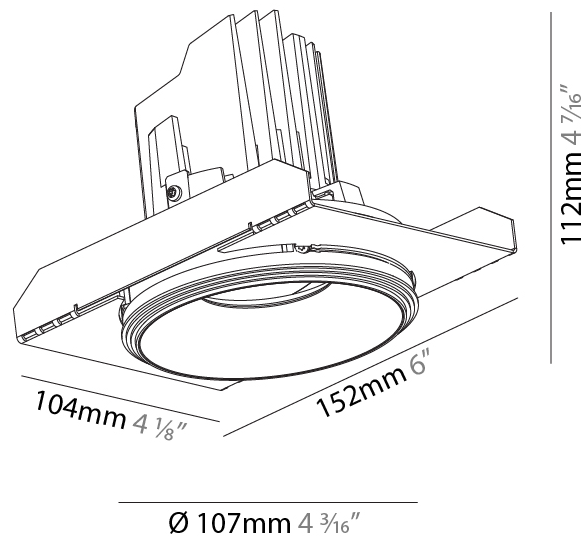

ELECTRICAL

Lamp Type: LED (Zhaga Standard)
Input Wattage (W): 15.5
Total Output Wattage (W): 14.5
Dimming: Tri-Mode (Non-Dimming and Phase Dimming (120Vac only) and 0-10V Dimming)
Driver Included: No
Driver Location: Recessed Housing
Driver Type: Constant Current - Universal
Driver Class: Class 2
Housing: See components
Input Voltage (V): 120 - 277
Constant Current (MA): 500

LED

Number of LEDs: 1
Color Temperature (°K): 2700 / 3000 / 3500 / 4000
Max. Delivered Lumen (lm): 940 / 980 / 1029 / 1050
Nominal Lumen (lm): 1386 / 1438 / 1511 / 1542
CRI: >90 CRI
Efficiency (%): 87.9 / 88.4 / 87.9
Lamp Life (hrs): 50000
Upon Request: RGB-W Tunable White Special Color Temperature Special LED

OPTICAL

Reflector: 20 / 40 / 60
Adjustability: Rotational 355°; Tilt 10°
Upon Request: Special Beam Angles

RATINGS AND CERTIFICATIONS

Zaneen Group Inc. © 2024, T 1800-388-3382, F 416-247-9319, www.zaneen.com
Certified By: Certified for North American Standards
Available for International specifications by adding "INT" at the end of the existing Model #. For assistance on 'custom' specifications, contact zteam@zaneen.com.
IP Rating: IP20
If a conflict occurs to supply the best product, we reserve the right to change specifications or materials without notice. The most recent specification sheets are found at zaneen.com