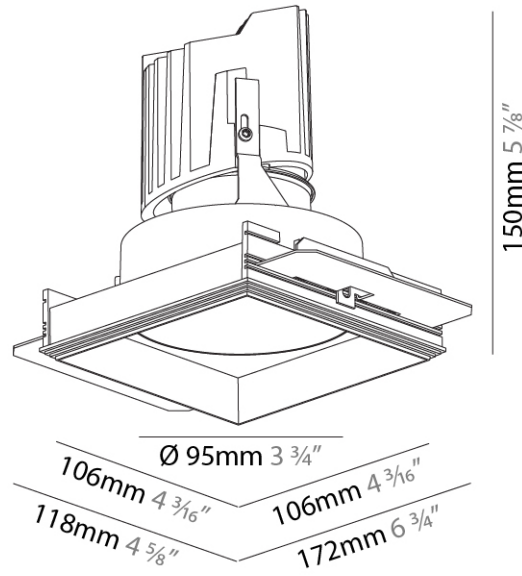

Shape: Square
Diameter (mm): 95
Diameter (in): 3 3/4
Length (mm): 106
Length (in): 4 3/16
Width (mm): 106
Width (in): 4 3/16
Depth (mm): 150
Depth (in): 5 7/8

Ceiling Thickness (mm): 10 / 12.5 / 15 / 25
Ceiling Thickness (in): 3/8 or 1/2 or 9/16 or 1

Min. Recessing Depth (mm): 170
Min. Recessing Depth (in): 6 11/16
Light Distribution: Downlight

Weight (kg): 0.705
Weight (lbs): 1.55

Fixture Finish: SSR / BKV / CWI / CRY / HAB / LAG / UFT / ITA / RUA / RUR / MIC / FTG / MYG / TWT / LOD / PUS / FRO / FUP / KIA / POP / BLS / SPG / MEY / GOH / GUM / CHC / COM / ABZ / JAG / OBR / MOS / ROR

Fixture Material: Aluminum Die Cast
Cut-out Measurements: 120mm / 4 3/4" x 120mm / 4 3/4"
Upon Request: Unique Ceiling Thickness

ELECTRICAL

Lamp Type: LED (Zhaga Standard)
Input Wattage (W): 15.5
Total Output Wattage (W): 14.5
Dimming: Tri-Mode (Non-Dimming and Phase Dimming (120Vac only) and 0-10V Dimming)

Driver Included: No
Driver Location: Recessed Housing
Driver Type: Constant Current - Universal
Driver Class: Class 2
Housing: See components
Input Voltage (V): 120 - 277
Constant Current (MA): 500

LED

Number of LEDs: 1
Color Temperature (°K): 2700 / 3000 / 3500 / 4000
Max. Delivered Lumen (lm): 940 / 980 / 1029 / 1050
Nominal Lumen (lm): 1386 / 1438 / 1511 / 1542
CRI: >90 CRI
Efficiency (%): 87.9 / 88.4 / 87.9
Lamp Life (hrs): 50000

Upon Request: RGB-W Tunable White Special Color Temperature Special LED

OPTICAL

Reflector*: 20 / 40 / 60
Upon Request: Special Beam Angles

RATINGS AND CERTIFICATIONS
© 2024 Zaneen Lighting, Inc. 188-3382, F 416-247-9319, www.zaneen.com

Available for international specifications by adding 'INT' at the end of the existing Model #. For assistance on 'custom' specifications, contact zteam@zaneen.com.
In a constant effort to supply the best product, we reserve the right to change specifications or materials without notice. The most recent specification sheets are found at zaneen.com
IP rating: IP20