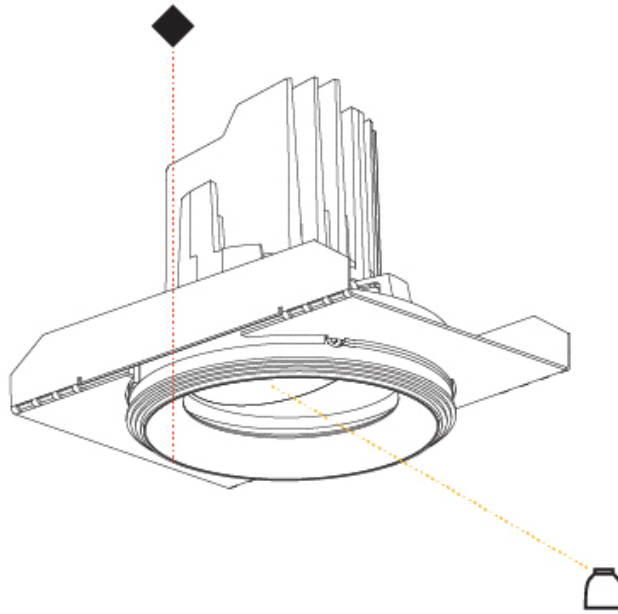

BIONIQ ROUND SEMI ADJUSTABLE TRIMLESS

A35200-

PROJECT

TYPE

SPECIFIER

QUANTITY

DATE